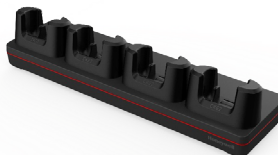

CK62-CB-UVN-0

CK62 Quad Charging Base¹

Quad charging base for charging up to four (4) CK62 devices. Compatible with CK62 scan handle (CK62-SH) and hand strap (CK62-HS-5PK, EDA61K-SHS-3PK).

Kit includes: 4-bay charger, four (4) CK62 universal charging cups (CK62-UCP-N) and power supply.