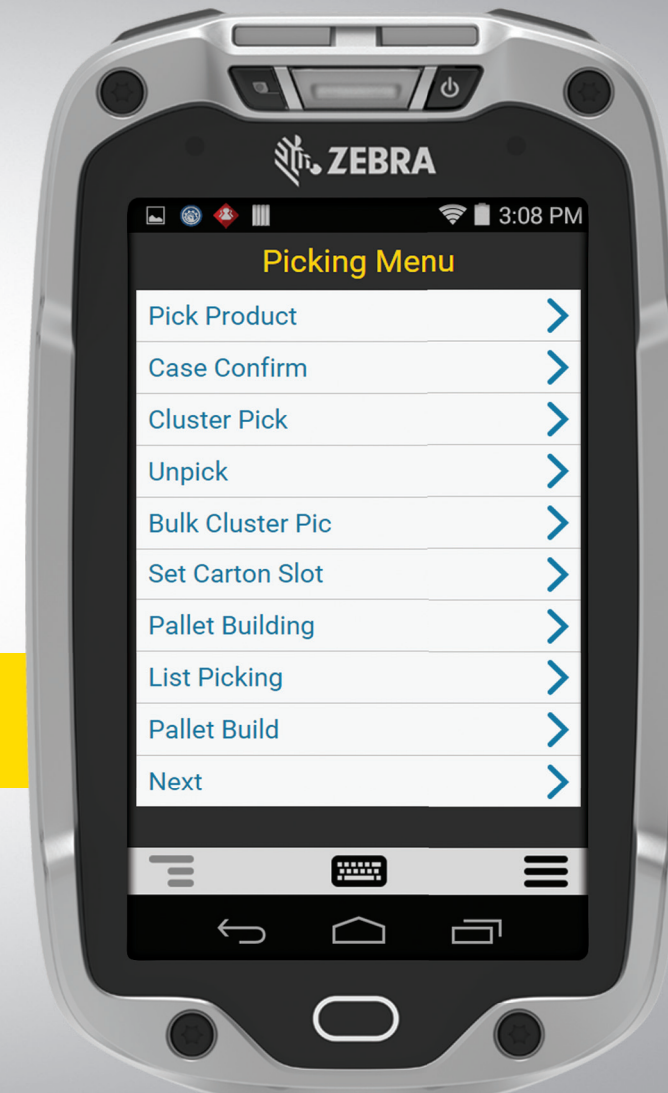

WORKS HARDER. 25/7.

**ARE YOU INTERESTED IN GETTING AN EXTRA
HOUR OF WORK PER EMPLOYEE, PER DAY?**

INTRODUCING THE NEW TC8000 MOBILE COMPUTER

BUY ONE. GET AN HOUR FREE.

With the TC8000, your workers can get an extra hour of work done without adding an extra hour to their shifts. The breakthrough ergonomic design and extensive list of innovative new features increase productivity by 14%*. It's built to fit right in with your current systems, so it's like nothing has changed. And yet, it changes everything.

*14% productivity improvement is realized on average, actual results are dependent upon use case and scan frequency.

NEW SCREEN & SCANNER

SEE MOBILE COMPUTERS FROM A WHOLE NEW ANGLE.

Designed to face the user while scanning, the TC8000's repositioned touchscreen eliminates the need to tilt and verify after each scan, reducing repetitive wrist motion by **55%** and increasing productivity by **14%***

This innovative redesign also makes hands-free proximity scanning easy, and uses Simulscan software to accurately capture multiple barcodes, entire forms and labels, text fields, checkboxes, signatures and more with a single scan.

*14% productivity improvement is realized on average, actual results are dependent upon use case and scan frequency.

SEE THE DIFFERENCE.

With our innovative front-facing touchscreen display, you'll never have to tilt and verify again.