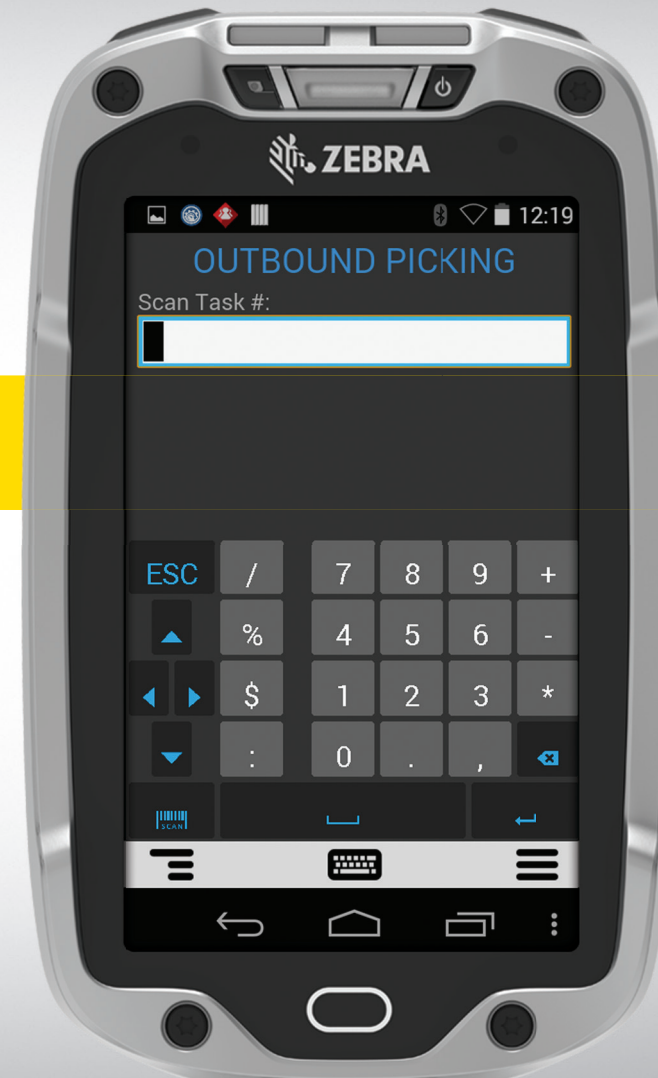

This innovative redesign also makes hands-free proximity scanning easy, and uses Simulscan software to accurately capture multiple barcodes, entire forms and labels, text fields, checkboxes, signatures and more with a single scan.

ERGONOMIC BODY

MADE FOR WORK. NOT A WORKOUT.

Developed to help reduce muscle fatigue, the TC8000 is 33% lighter than traditional mobile computers.

And thanks to the perfectly balanced center of gravity, it requires 15% less muscle effort to use. With that kind of ergonomic stability and reduced weight, your workforce can shift their focus from the device they're holding back to the task at hand.

BALANCING THAT IS NOT AN ACT.

By placing the center of mass in your hand instead of above it, our engineers made the TC8000 easier to use and handle.

ALL TOUCH DISPLAY

TYPE FASTER THAN A TEENAGER WITH FRESH GOSSIP.

Anyone who's used a smartphone already knows how to use the TC8000's customizable virtual keyboard.

With industry-leading touchscreen technology, workers can touch, type, and interact using their finger, a stylus, or even gloved fingers. Plus, All-Touch Terminal Emulation transforms your legacy green-screen interface into an intuitive all-touch interface at the press of a button. It's warehouse innovation at your fingertips.